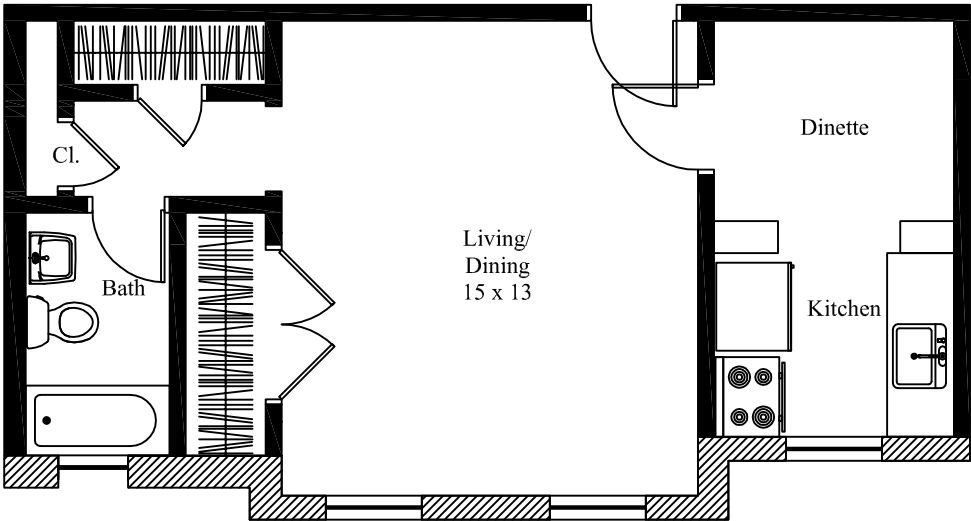

*Secure Entry
Access to Laundry*

Studio

Apts. 12, 24 & 28

Clifton Avenue

Hosea Apartments
Clifton Gaslight Area

3407 Clifton Avenue, Cincinnati, Oh 45220

This drawing is for illustrative purposes only. The apartment may vary in size, features, and/or orientation depending on its location in the building. All dimensions are approximate.

Studio Apartment 405 s.f.

Heat/water included, laundry facilities & storage