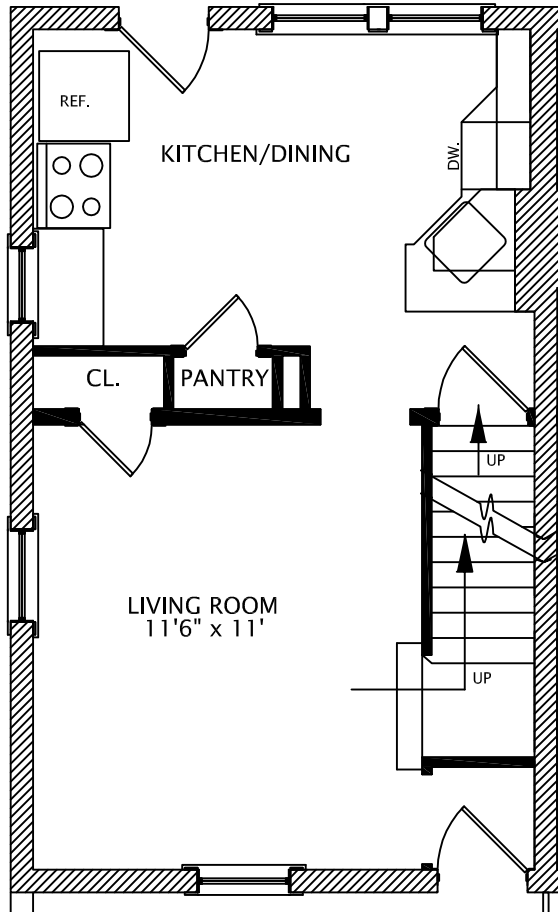

*Patio, Fenced-in yard, Garage*

*Front Porch*

3920 Beech Street

*Beech Street*

**Mariemont Townhouses**  
Historic District

3912-20 Beech Street, Cincinnati, Ohio 45227

This drawing is for illustrative purposes only. The apartment may vary in size, features, and/or orientation depending on its location in the building. All dimensions are approximate.

2 Bedroom Townhome

Porch, basement w/ laundry hook-up, fenced yard, garage