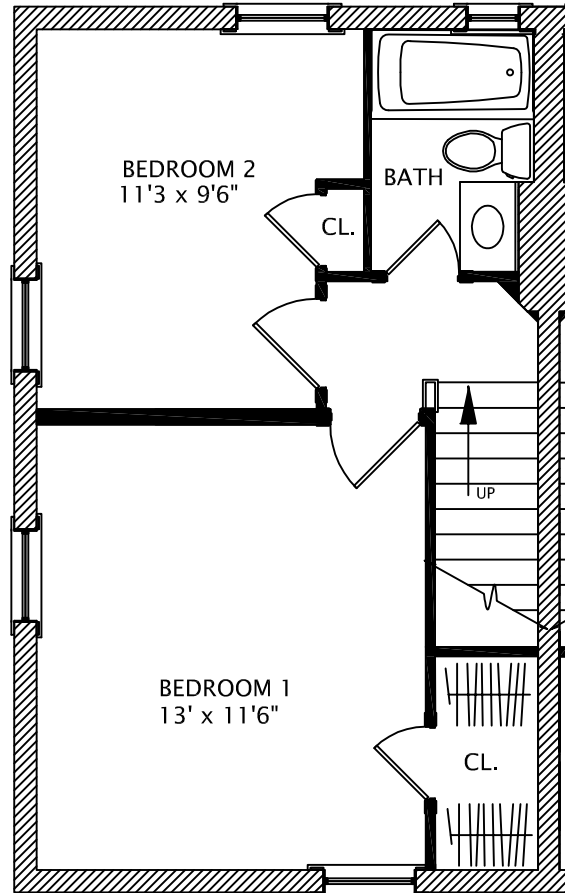

*Patio, Fenced-in yard, Garage*

*Front Porch*

3920 Beech Street

*Beech Street*

**Mariemont Townhouses**  
Historic District

3912-20 Beech Street, Cincinnati, Ohio 45227

This drawing is for illustrative purposes only. The apartment may vary in size, features, and/or orientation depending on its location in the building. All dimensions are approximate.

2 Bedroom Townhome

Porch, basement w/ laundry hook-up, fenced yard, garage