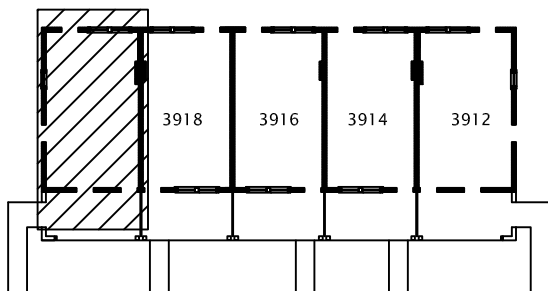

*Patio, Fenced-in yard, Garage*

*Front Porch*

3920 Beech Street

*Beech Street*

**Mariemont Townhouses**  
Historic District

3912-20 Beech Street, Cincinnati, Ohio 45227

This drawing is for illustrative purposes only. The apartment may vary in size, features, and/or orientation depending on its location in the building. All dimensions are approximate.