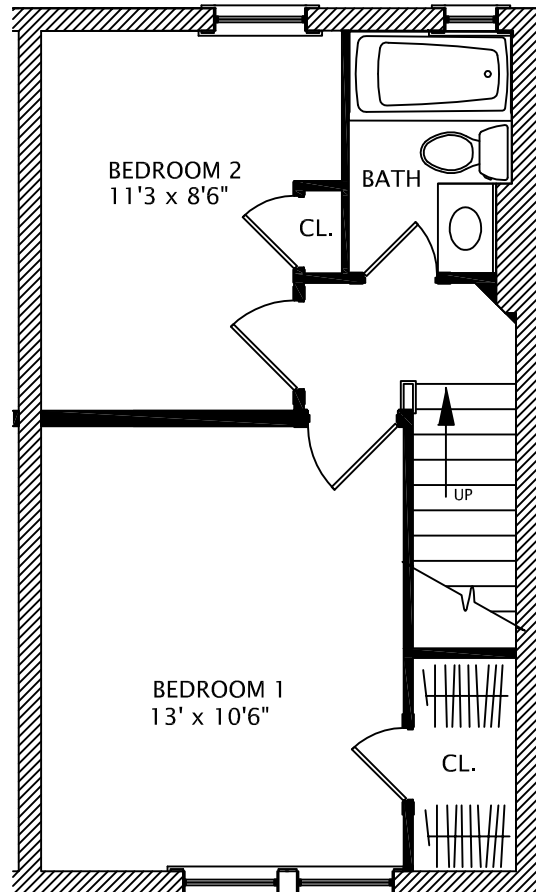

Patio, Fenced-in yard, Garage

Front Porch

3916 Beech Street

Beech Street

Mariemont Townhomes

Historic District

3912-20 Beech Street, Cincinnati, Ohio 45227

This drawing is for illustrative purposes only. The apartment may vary in size, features, and/or orientation depending on it's location in the building. All dimensions are approximate.

2 Bedroom Townhome

Porch, basement w/ laundry hook-up, fenced yard, garage