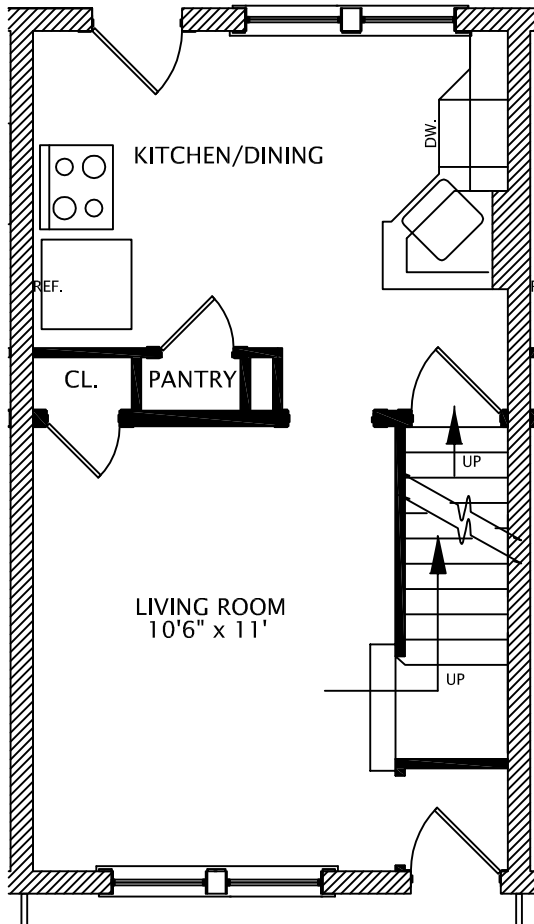

Patio, Fenced-in yard, Garage

Front Porch

3916 Beech Street

Beech Street

Mariemont Townhomes

Historic District

3912-20 Beech Street, Cincinnati, Ohio 45227

This drawing is for illustrative purposes only. The apartment may vary in size, features, and/or orientation depending on it's location in the building. All dimensions are approximate.

2 Bedroom Townhome

Porch, basement w/ laundry hook-up, fenced yard, garage