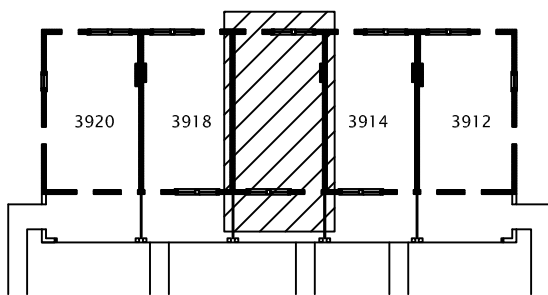

Patio, Fenced-in yard, Garage

Front Porch

3916 Beech Street

Beech Street

Mariemont Townhomes

Historic District

3912-20 Beech Street, Cincinnati, Ohio 45227

This drawing is for illustrative purposes only. The apartment may vary in size, features, and/or orientation depending on it's location in the building. All dimensions are approximate.