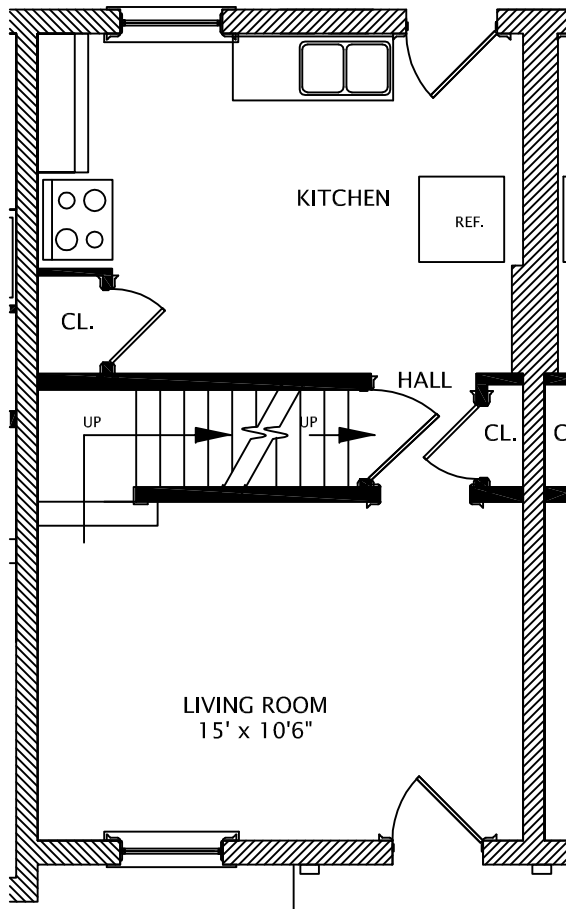

*Patio, Fenced-in yard, Garage*

*Porch*

3885 Beech Street

*Beech Street*

**Mariemont Townhouses**  
Historic District

3881-91 Beech Street, Cincinnati, Ohio 45227

This drawing is for illustrative purposes only. The apartment may vary in size, features, and/or orientation depending on its location in the building. All dimensions are approximate.

2 Bedroom Townhome

Porch, basement w/ laundry hook-up, fenced yard, garage