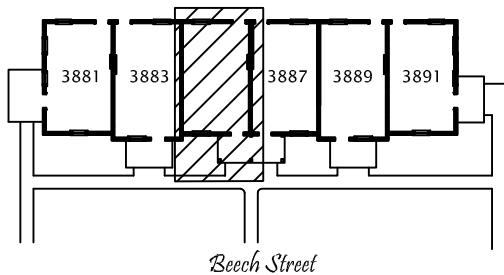

*Patio, Fenced-in yard, Garage*

*Porch*

3885 Beech Street

*Beech Street*

**Mariemont Townhouses**  
Historic District

3881-91 Beech Street, Cincinnati, Ohio 45227

This drawing is for illustrative purposes only. The apartment may vary in size, features, and/or orientation depending on its location in the building. All dimensions are approximate.