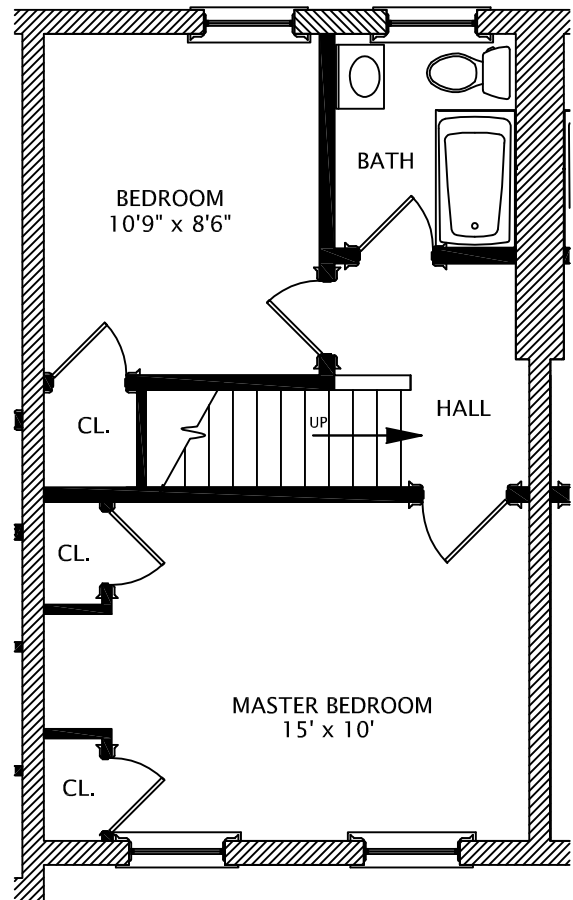

*Patio, Fenced-in yard, Garage*

*Porch*

3885 Beech Street

*Beech Street*

**Mariemont Townhouses**  
Historic District

3881-91 Beech Street, Cincinnati, Ohio 45227

This drawing is for illustrative purposes only. The apartment may vary in size, features, and/or orientation depending on its location in the building. All dimensions are approximate.

2 Bedroom Townhome

Porch, basement w/ laundry hook-up, fenced yard, garage