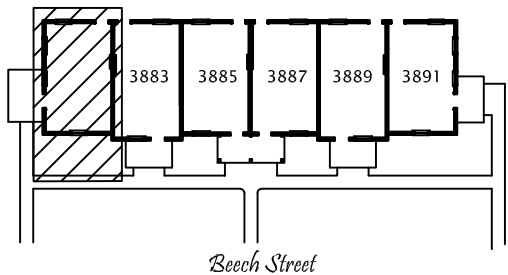

3881 Beech Street

Mariemont Townhomes
Historic District

3881-91 Beech Street, Cincinnati, Ohio 45227

This drawing is for illustrative purposes only. The apartment may vary in size, features, and/or orientation depending on it's location in the building. All dimensions are approximate.