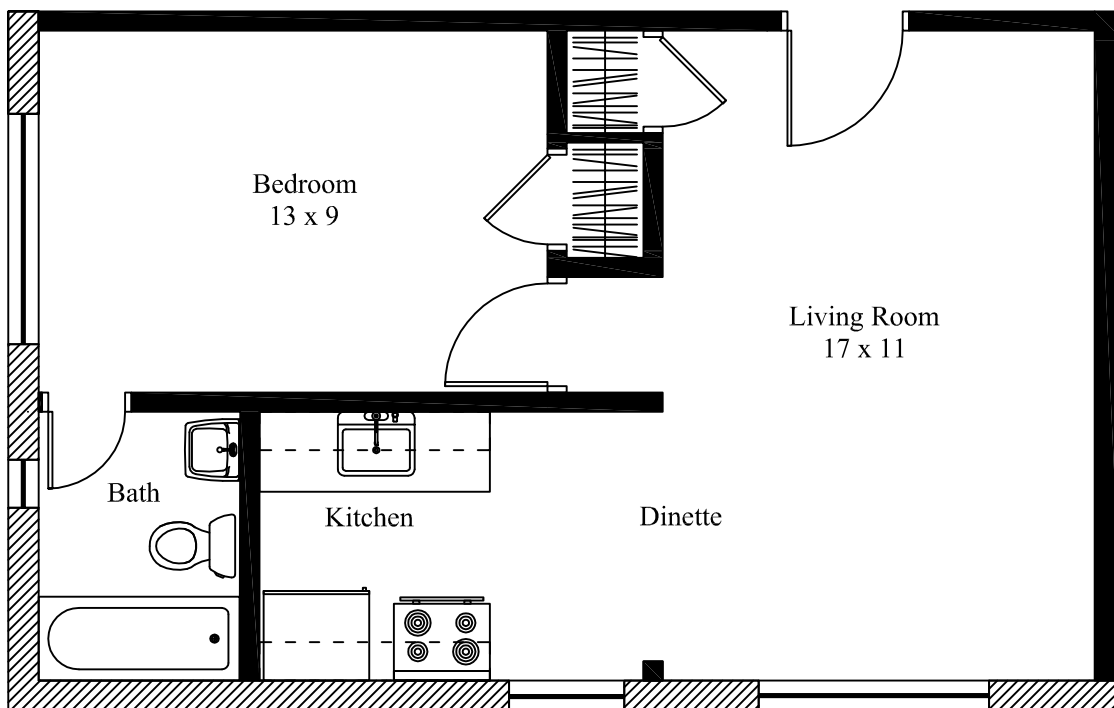

*Secure Entry,
Access to Laundry
Facilities, Parking
& Storage*

1 Bedroom

Apts. 101 & 201

Shiloh Street

Shiloh Apartments

Clifton Gaslight Area

344 Shiloh Street, Cincinnati, Oh 45220

This drawing is for illustrative purposes only. The apartment may vary in size, features, and/or orientation depending on its location in the building. All dimensions are approximate.

1 Bedroom Apartment 465 s.f.

Heat/water included, parking/garages, laundry facilities & storage